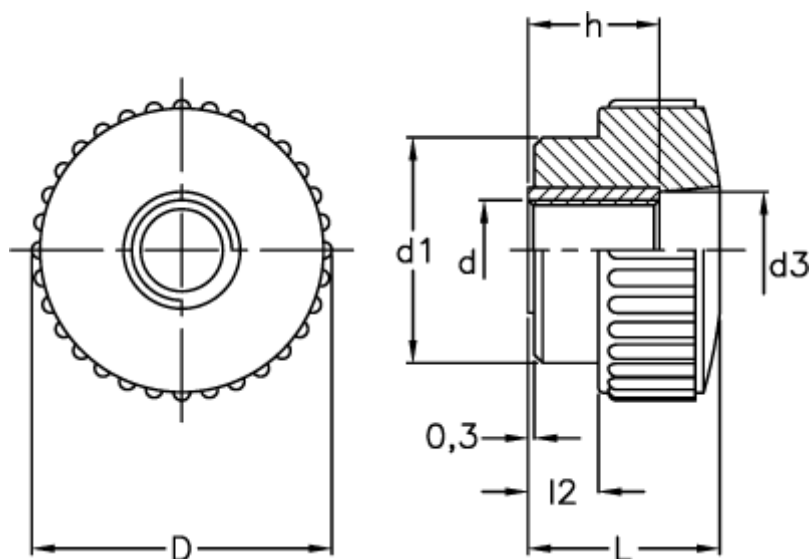

Article number: 2302002311

Description: E+G Knurled grip knob  
B.193/20 FP-M6

## Measures

D	= 22
d1	= 15
d3	= 8
d 6H	= M6
h	= 11
L	= 14.0
l2	= 4